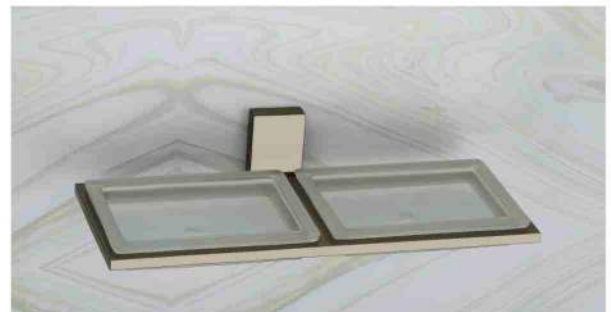

AL-701L Glass Double Soap Dish