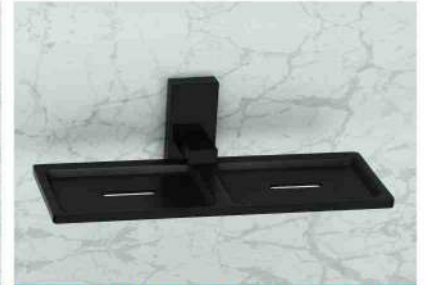

AL-701J Liquid Dispenser

AL-701K Glass Soap Dish

AL-701L Glass Double Soap Dish

AL-701M Glass Soap With Tumbler Holder

AL-701N Glass Double Soap Dish With Tumbler

AL-701O Tumbler With Dispenser

18" AL-702A Towel Rack | 24" AL-702A Towel Rack

AL-701B Soap Dish

AL-701C Double Soap Dish

18" AL-701D Towel Rod | 24" AL-701D Towel Rod

AL-701E Napkin Ring

AL-701F Rob Hook

AL-701G Double Soap Dish With Tumbler

AL-701H Tumbler Holder

AL-701I Soap With Tumbler Holder