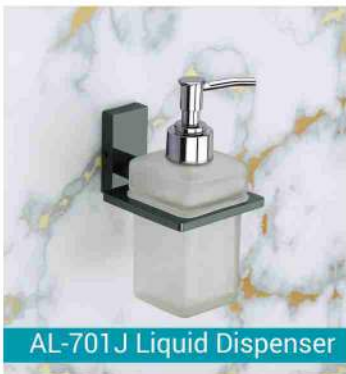

AL-702F Rob Hook

AL-702G Tumbler Holder

AL-702H Soap With Tumbler Holder

AL-702I Soap With Dispenser

AL-702J Liquid Dispenser

18" AL-702A Towel Rack | 24" AL-702A Towel Rack

AL-701B Soap Dish

AL-701C Double Soap Dish

18" AL-701D Towel Rod | 24" AL-701D Towel Rod

AL-701E Napkin Ring

AL-701F Rob Hook

AL-701G Double Soap Dish With Tumbler

AL-701H Tumbler Holder

AL-701I Soap With Tumbler Holder

AL-701J Liquid Dispenser

AL-701K Glass Soap Dish

AL-701L Glass Double Soap Dish

AL-701M Glass Soap With Tumbler Holder

AL-701N Glass Double Soap Dish With Tumbler

AL-701O Tumbler With Dispenser

18" AL-702A Towel Rack | 24" AL-702A Towel Rack

AL-701B Soap Dish