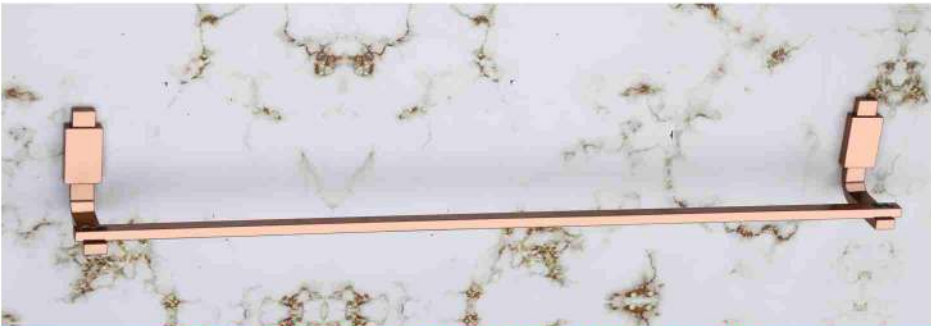

# MISSION

18" AL-702A Towel Rack | 24" AL-702A Towel Rack

AL-702C Soap Dish

18" AL-702B Towel Rod | 24" AL-702B Towel Rod

18" AL-702D Double Soap Dish

AL-703E Napkin Ring

AL-702F Rob Hook

AL-702G Tumbler Holder

AL-702H Soap With Tumbler Holder

AL-702I Soap With Dispenser

AL-702J Liquid Dispenser

18" AL-702A Towel Rack | 24" AL-702A Towel Rack

AL-702C Soap Dish

18" AL-702B Towel Rod | 24" AL-702B Towel Rod

18" AL-702D Double Soap Dish