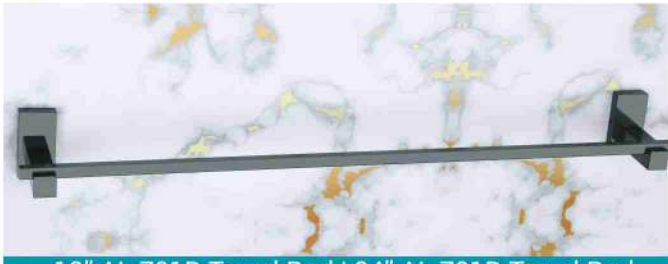

AL-702F Rob Hook

AL-702G Tumbler Holder

AL-702H Soap With Tumbler Holder

AL-702I Soap With Dispenser

AL-702J Liquid Dispenser

18" AL-702A Towel Rack | 24" AL-702A Towel Rack

AL-701B Soap Dish

AL-701C Double Soap Dish