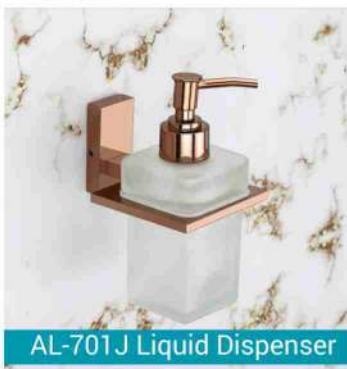

AL-701C Double Soap Dish

18" AL-701D Towel Rod | 24" AL-701D Towel Rod

AL-701E Napkin Ring

AL-701F Rob Hook

AL-701G Double Soap Dish With Tumbler

AL-701H Tumbler Holder

AL-701I Soap With Tumbler Holder

AL-701J Liquid Dispenser