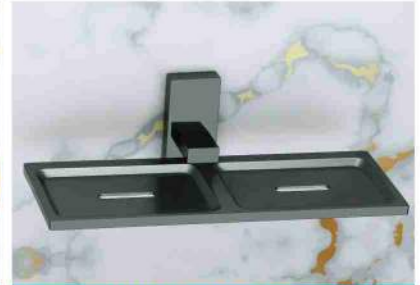

AL-702F Rob Hook

AL-702G Tumbler Holder

AL-702H Soap With Tumbler Holder

AL-702I Soap With Dispenser

AL-702J Liquid Dispenser

18" AL-702A Towel Rack | 24" AL-702A Towel Rack

AL-701B Soap Dish

AL-701C Double Soap Dish

18" AL-701D Towel Rod | 24" AL-701D Towel Rod

AL-701E Napkin Ring

AL-701F Rob Hook

AL-701G Double Soap Dish With Tumbler

AL-701H Tumbler Holder

AL-701I Soap With Tumbler Holder

AL-701J Liquid Dispenser

AL-701K Glass Soap Dish