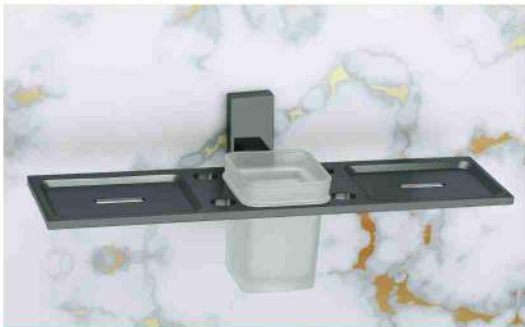

AL-701G Double Soap Dish With Tumbler