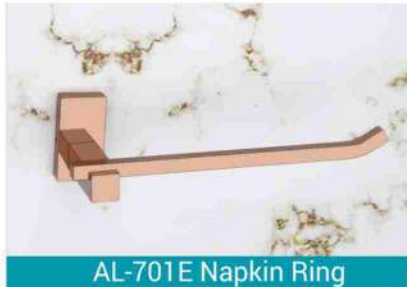

AL-701L Glass Double Soap Dish

AL-701M Glass Soap With Tumbler Holder

AL-701N Glass Double Soap Dish With Tumbler

AL-701O Tumbler With Dispenser

18" AL-702A Towel Rack | 24" AL-702A Towel Rack

AL-701B Soap Dish

AL-701C Double Soap Dish

18" AL-701D Towel Rod | 24" AL-701D Towel Rod

AL-701E Napkin Ring

AL-701F Rob Hook

AL-701G Double Soap Dish With Tumbler

AL-701H Tumbler Holder

AL-701I Soap With Tumbler Holder

AL-701J Liquid Dispenser