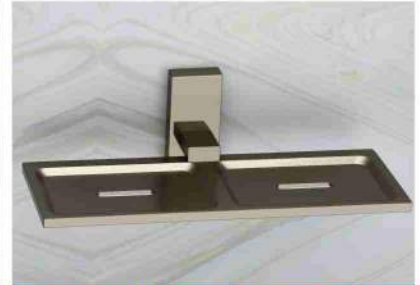

AL-701J Liquid Dispenser

AL-701K Glass Soap Dish

AL-701L Glass Double Soap Dish

AL-701M Glass Soap With Tumbler Holder

AL-701N Glass Double Soap Dish With Tumbler

AL-701O Tumbler With Dispenser

18" AL-702A Towel Rack | 24" AL-702A Towel Rack

AL-701B Soap Dish

AL-701C Double Soap Dish

18" AL-701D Towel Rod | 24" AL-701D Towel Rod

AL-701E Napkin Ring

AL-701F Rob Hook

AL-701G Double Soap Dish With Tumbler

AL-701H Tumbler Holder

AL-701I Soap With Tumbler Holder