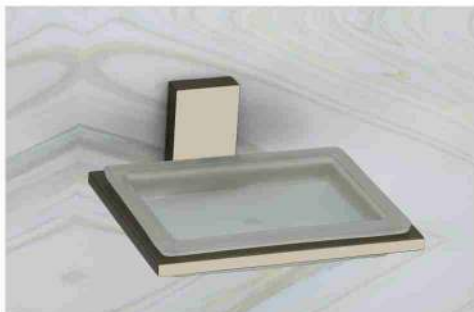

AL-701K Glass Soap Dish